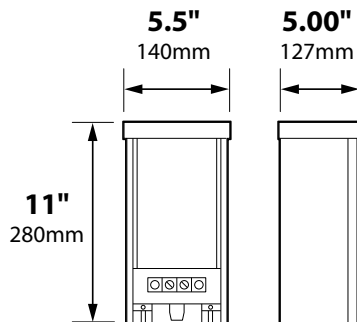

JOB INFORMATION

Type: _____ Date: _____

Job Name: _____

Cat. No.: _____

Lamp(s): _____

Specifier: _____

Contractor: _____

Notes: _____

FOCUS INDUSTRIES INC.
25301 COMMERCENTRE DRIVE
LAKE FOREST, CA 92630

www.focusindustries.com
sales@focusindustries.com
(949) 830-1350 • FAX (949) 830-3390

Black Gloss	Antique Verde	Black Texture	Bronze Texture	Camel	Chrome Powder	Hunter Texture	Rust	Weathered Iron	Weathered Brown	White Texture	Rubbed Verde	Stucco	Terra Cotta
-BLK	-ATV	-BLT	-BRT	-CAM	-CPR	-HTX	-RST	-WIR	-WBR	-WTX	-RBV	-STU	-TRC